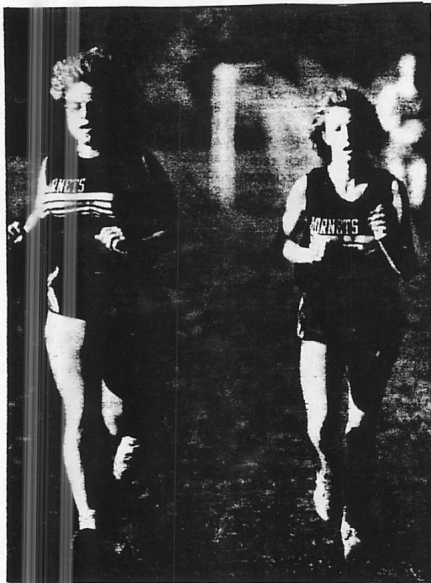

PHOTO BY DENISE BELLA

FORGING AHEAD — Noelle Cooper and Cindy Schelthoff run side by side during an earlier meet. At Saturday's West Suburban-Gold conference meet, Cooper took 9th in 12:53 and Schelthoff 20th in 13:39.

PLAYERS OF THE WEEK

Noelle Cooper of the Hinsdale South cross country team placed ninth at the conference meet last weekend and was the first Hornette to cross the finish line. The Hornets came in second in the conference meet and will brace for the regional this weekend.

All players of the week will receive either pizza or dinner from Papa Passero's Pizzeria and Sports Bar in Westmont for being chosen player of the week. Two forms of identification must be presented. Players are allowed to win only once each season.

HINSDALE SOUTH — When Hornet coach Mike Madsen sat alone and thought about Saturday's West Suburban-Gold Meet at Katherine Lagge, he didn't think that there was any way his team could finish 2nd in this meet — unless they rode their bikes.

That is because he had heard rumors that Willowbrook had such a tough team when healthy — which they were for this meet — and he figured that there would be no way on this earth the Hornets could come in ahead.

Good thing he didn't embarrass himself by relaying this information to his team members.

The Hornets put together the best times they have all season, finishing with 68 points and a 2nd-place finish in the conference.

"I was very pleased with the finish. All the girls ran extremely well," Madsen said. "I really didn't expect this to happen. Once I heard that Willowbrook was healthy, I didn't expect to beat them, even if we ran well.

"But the front 3 stuck together. This is the smallest split we've had so far. All the girls ran good times. It was a good meet for us, by far the best we've had so far."

It couldn't have come at a better time, nor on a better course. This is where the next 2 meets will be held, as there are decisions to be made as far as who will be invited to the state's final gala in Peoria.

Noelle Cooper's time on the Hornets' home course was indicative of the way the whole team raced. Cooper finished 1st among her team with a time of 12:53, easily her best time to date. It was the first time this season she finished ahead of Carrie Faber, the Hornets' usual number 1 runner.

"That was her best time on the course," Madsen said. "In fact, several of the girls had their best times on the course. They really peaked at the right time."

Finishing right behind Cooper was Faber, who completed the course in a time of 12:54, which placed her 10th. Rachel Doepke also finished in a time of 12:54, but was 11th. Tina Pohl finished 18th in 13:35 and Cindy Schelthoff was 20th in 13:39.

Since this meet is just a week away from the really big ones, Madsen knows that this is the best time the Hornets could have assembled such impressive times. For a while, he thought his team would have no chance of coming out of the regional, though he has had a change of mind since Saturday.