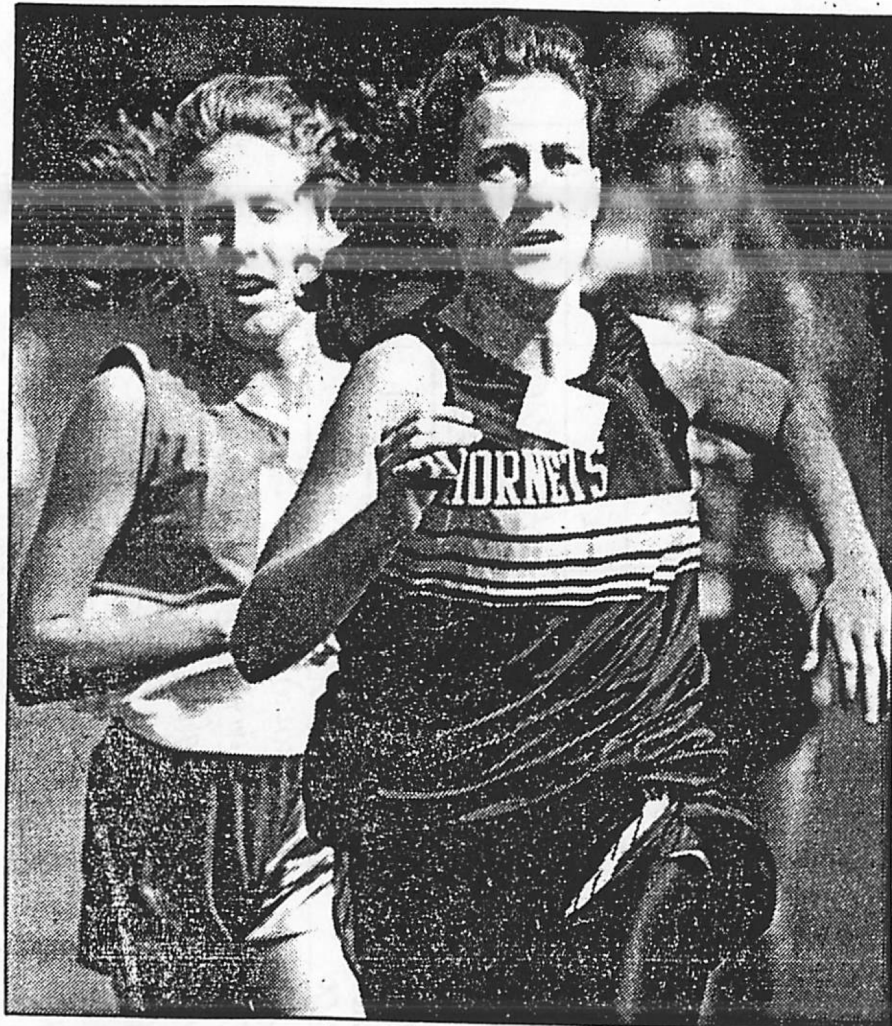

As a result, the Hornets return one of their most experienced teams in recent memory. Leading the way are senior Carlie Buenger and junior Liz Reese, both all-conference performers and sectional qualifiers in 1992. Reese narrowly missed a state-qualifying bid with her 15th-place finish at sectionals, but made amends by qualifying for the state track meet in the 3,200-meter run last May.

Also returning for the Hornets are seniors Charisse Billups and Glynda Davidson, a three-time letter winner. Juniors Alicia Hlustik, Lori Lazansky and Fatima Molina are also returning letter-winners from last year's squad. Lazansky, Buenger and Reese are the team's captains.

Other runners on the team this year include senior Faye Kuo, juniors Katherin Kacirek, Jenny Peterson, Lisa Dicosola and Laura Woodham. Linda Mark and Rachel Folk are two of the team's top sophomores, and Erica Coull and Katie Moss lead a group of 10 freshmen.

Although the Hornets did not make it to the sectional meet as a team, they did finish third in the WSC Gold Division behind Willowbrook and Downers Grove South and posted a 3-3 dual meet record. Hinsdale South has never finished lower than third in the league.

Senior Carlie Buenger is one of several returning letter-winners for Hinsdale South. Buenger and Liz Reese each advanced to the sectional meet as individuals last fall. (Doings file photo by Scott Hardesty)