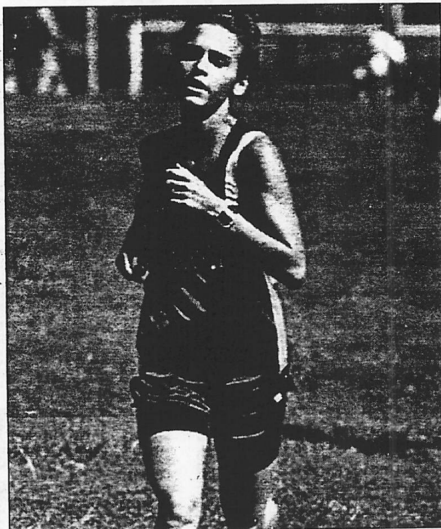

SPORTS

Jeff Davis — Sports Editor 887-0600, Ext. 317

South's Coull-Parenty battles to all-state finish

By Bill Stone
Doings Sports Writer

"The season had lots and lots of different obstacles to overcome this year, more than expected," Coull-Parenty said.

Hinsdale South junior Erika Coull-Parenty finished 20th at the Class AA state meet Saturday to become the first two-time all-state runner in the program's history. (Doings photo by Scott Hardesty)

outhouse to the penthouse."

In her return at the West Suburban

Cross country