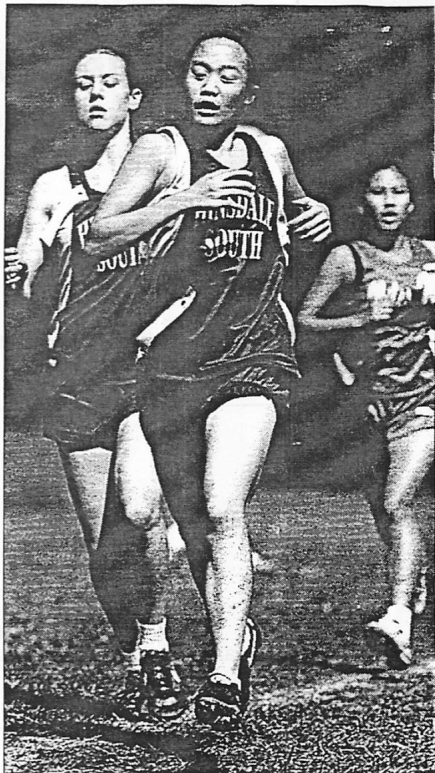

"I started out slower and saved my energy so I'm gaining ground instead of trying to hang on. It seemed to work. I thought I ran smarter," Amish said.

"It helped me run 2.5 miles more because we don't have much experience with this. I'm not hurting at all. I'm feeling strong and everyone else on the team is too. We're really looking forward to a great season."

Senior Natalie Kong led the Hornets at Reavis by finishing sixth (16:22 for 2.5 miles) to just miss a top-five medal, followed by Amish, Becka Duvall (16th, 16:54), Kate Kaminski (18th, 16:55), Anjali Iyengar (21st, 17:05), Dylana Leung (28th, 18:03) and Carli Spanik (41st, 18:30). The Hornets only finished behind powerful Sandburg (27) and Mother McAuley (50).

"I should have pushed it up a little more instead of at the end but I was there in the top five almost the whole race. It's a learning experience," Kong said.

Kong was second overall Monday (17:17) with Iyengar, Missy Veronica (17:47), Leung (17:49) and Liz Duvall (17:59) fourth through seventh.

Hinsdale South

A new approach is bringing even better results for Colleen Amish.

A sectional qualifier as a first-year runner in 1997, the junior continued a much stronger 1998 start by taking 12th at the Reavis Invitational as the Hornets were an impressive third with 73 points.

Amish also was the top finisher Monday in the Hornets' 18-45 victory over Morton in their West Suburban Conference Gold Division dual

Hinsdale South's Carli Spanik (left) and Dylana Leung pace each other. (Doings photo by Scott Hardesty)