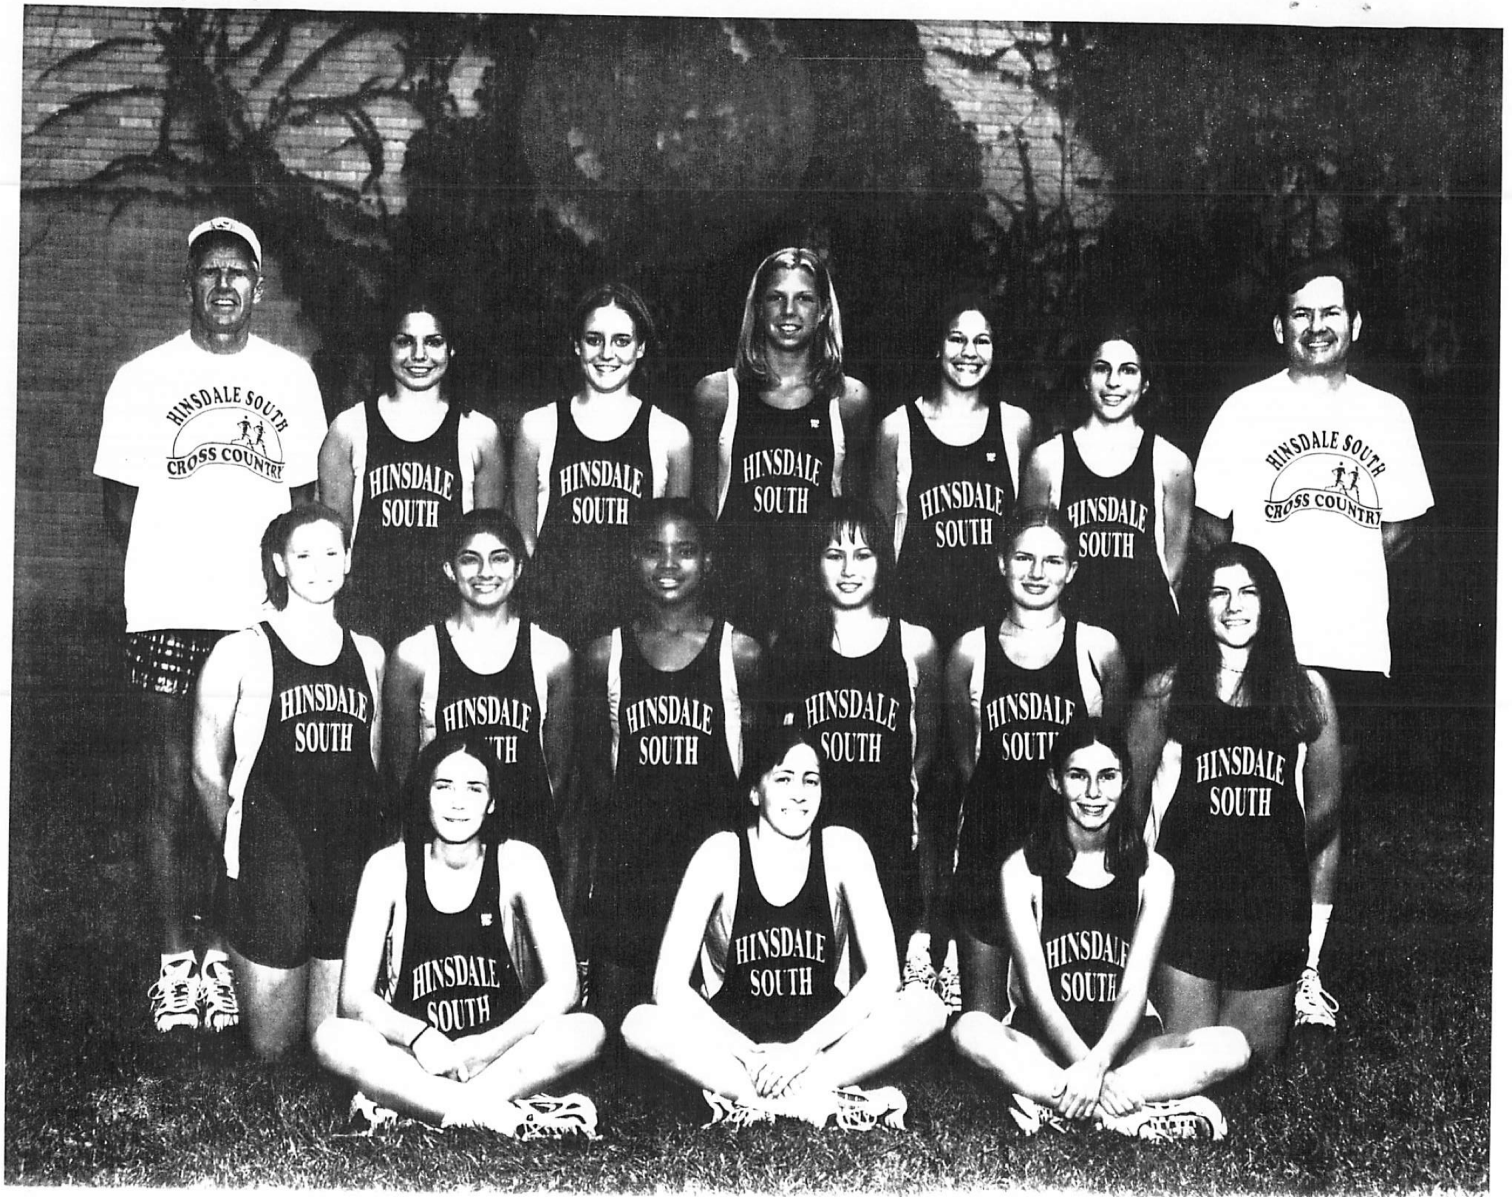

196	159	Audry Hargis	Sr Salem	17:16
197	160	Sarah Vaughn	Fr Chicago (Lincoln Park)	17:19
198	161	Katie Savage	Sr Chicago (Mother McAuley)	17:19
199		Mershaw Lane	Jr Chicago (Simeon)	17:21
200	162	Sarah Ross	Jr Champaign (Centennial)	17:25
201	163	Lindy Payne	So Mt. Vernon	17:26
202	164	Molly Schoeplein	Jr Peoria (Notre Dame)	17:28
203	165	Cary Martin	Sr Chicago (Lincoln Park)	17:29
204	166	Jodi Wernikoff	So Lincolnshire (Stevenson)	17:31
205	167	Sarah Solomon	So Chicago (Lincoln Park)	17:32
206	168	Kendra Trosper	Sr Roselle (Lake Park)	17:41
207	169	Elisabeth Heid	So Chicago (Lincoln Park)	17:47
208	170	Jenny Gloeckner	Jr Moline	17:52
209	171	Michelle Ashley	Sr Chicago (Lincoln Park)	17:52
210	172	Catherine Winkle	Sr Bradley (B.-Bourbonnais)	18:01
211	173	Felicia Cockrell	Jr Chicago (Young)	18:03
212		Georgette Herrate	Jr Chicago (Lane)	18:04
213	174	Kim Cates	So Edwardsville (H.S.)	18:12
214		Courtney Brown	Fr Chicago (Kenwood)	18:17
215	175	Bridie Cassidy	So Peoria (Notre Dame)	18:20
216	176	Rachel Johnson	Jr Moline	18:26
217	177	Margorie Rinaldi	Jr Edwardsville (H.S.)	18:30
218	178	Suzy Nucete	Jr Edwardsville (H.S.)	18:30
219	179	Joy Jones	Jr Chicago (Young)	18:40
220	180	Marcy Milkolski	Jr Chicago (Young)	18:50
221	181	Mary Paquette	Jr Chicago (Lincoln Park)	19:04
222	182	Jessica Vaughn	Fr Chicago (Lincoln Park)	19:23
223	183	Natalie Bullock	Sr Bradley (B.-Bourbonnais)	19:28
224	184	Aisha Raheem	Chicago (Young)	20:34
225	185	Cindy Mathis	Fr Bradley (B.-Bourbonnais)	20:45