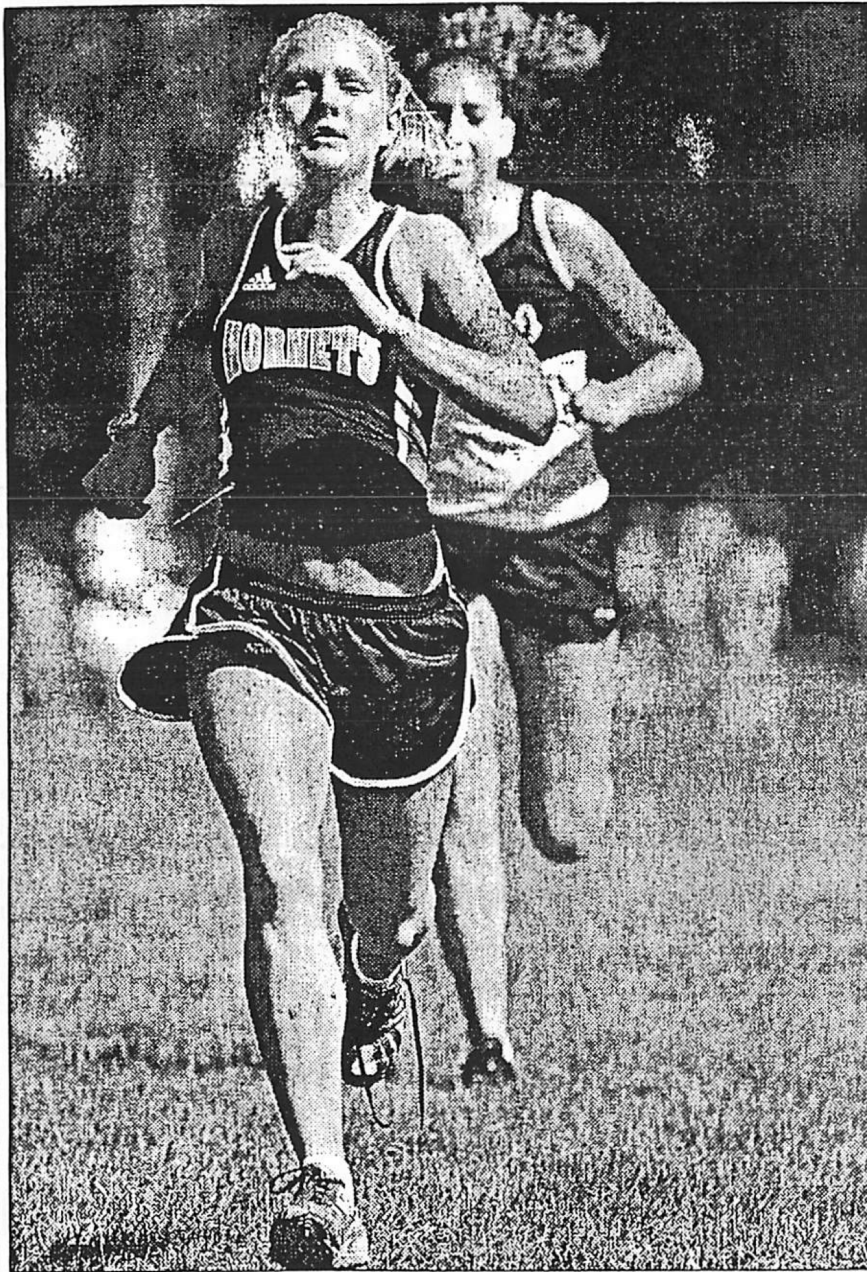

Mutters became the program's first individual champion since Erika Coull-Parenty in 1996 by impressively winning the 3.0-mile race in 19 minutes, 28.4 seconds for a 15.9-second margin over Downers Grove South senior Amanda Kohler.

Mutters finished second by 11 seconds to graduated Downers South's Melissa Malter at the 2002 Gold Meet.

"Just winning it was a great experience and I'm hoping to do it again for the rest of my high school career," Mutters said. "I stiffened up. I got sore. I was hoping for under 19:00. (Kohler and I) were pushing each other the first mile and a half, two miles. It was kind of a game there, but then she dropped and I kept pulling away. It was a good motivator."

Senior Nicole Johnson (8th, 20:15.3), junior Laurie Sperlak (10th, 20:20.5), senior Amanda Swik (11th, 20:47.1), Hayes (12th, 20:58.7) and junior Megan Christenson (14th, 21:12.1) also earned all-conference honors by finishing among the top 16. Junior Violet Maka (17th, 21:42.3) was 22.2 seconds shy of the last spot.

Besides her victory, Mutters earned a spot on Hinsdale South's electronic message board for the first time since she qualified for the 2002 Class AA state cross country meet.

"It was up there for state last year so I got a picture of that too, which was pretty cool. It flashes, so you've got to have the camera ready," Mutters said.

Hinsdale South senior Nicole Johnson earned all-conference honors for the fourth time at Saturday's West Suburban Conference Gold Division Meet. (Doings photo by Scott Hardesty)

and Hayes became only the fourth ... to earn all-conference honors all four

South cross country

2001), Coull-Parenty (1993-96) and Carrie Faber (1983-86).

While Johnson has been a top-10 finisher the past three years, Hayes had her highest Gold finish Saturday. Hayes was 16th in 2000 and 15th last year.

"It means a lot because so few people have done it. It felt good to cross the finish line, knowing I accomplished it," Hayes said. "This year I've worked harder so I felt like it would come more natural, but it was still hard work."

The Hornets, who needed to win Saturday for a share of the first conference title in program history, were second to Downers South 23-42 and second in the final overall standings. Still, the Hornets continued their streak of top-three conference finishes that dates to 1979.

Their focus is now on getting a top-five finish at the Lockport Regional Saturday, Oct. 25, at Dellwood Park to advance to the Bremen Sectional. Three regional foes are ranked among the top 17 teams in Class AA.

"We ran OK (Saturday)," Hinsdale South coach Lara Jarman said. "We would have liked to have done better, but we still had a lot of nice performances. We had six out of seven girls who were all-conference."

The multi-talented Swik joined cross country for the first time last season to help keep her active and in good shape for basketball and soccer. Saturday's all-conference effort added to her ones in those other two sports.

"I'm proud of them all. This one's a little different. We have our team goal and I have my individual goal and that's what I reached this time," Swik said.

"I was hoping to be a little better than last year because I did summer running. I think it's paid off. I'm glad it has because waking up every morning was tough and then I had to go