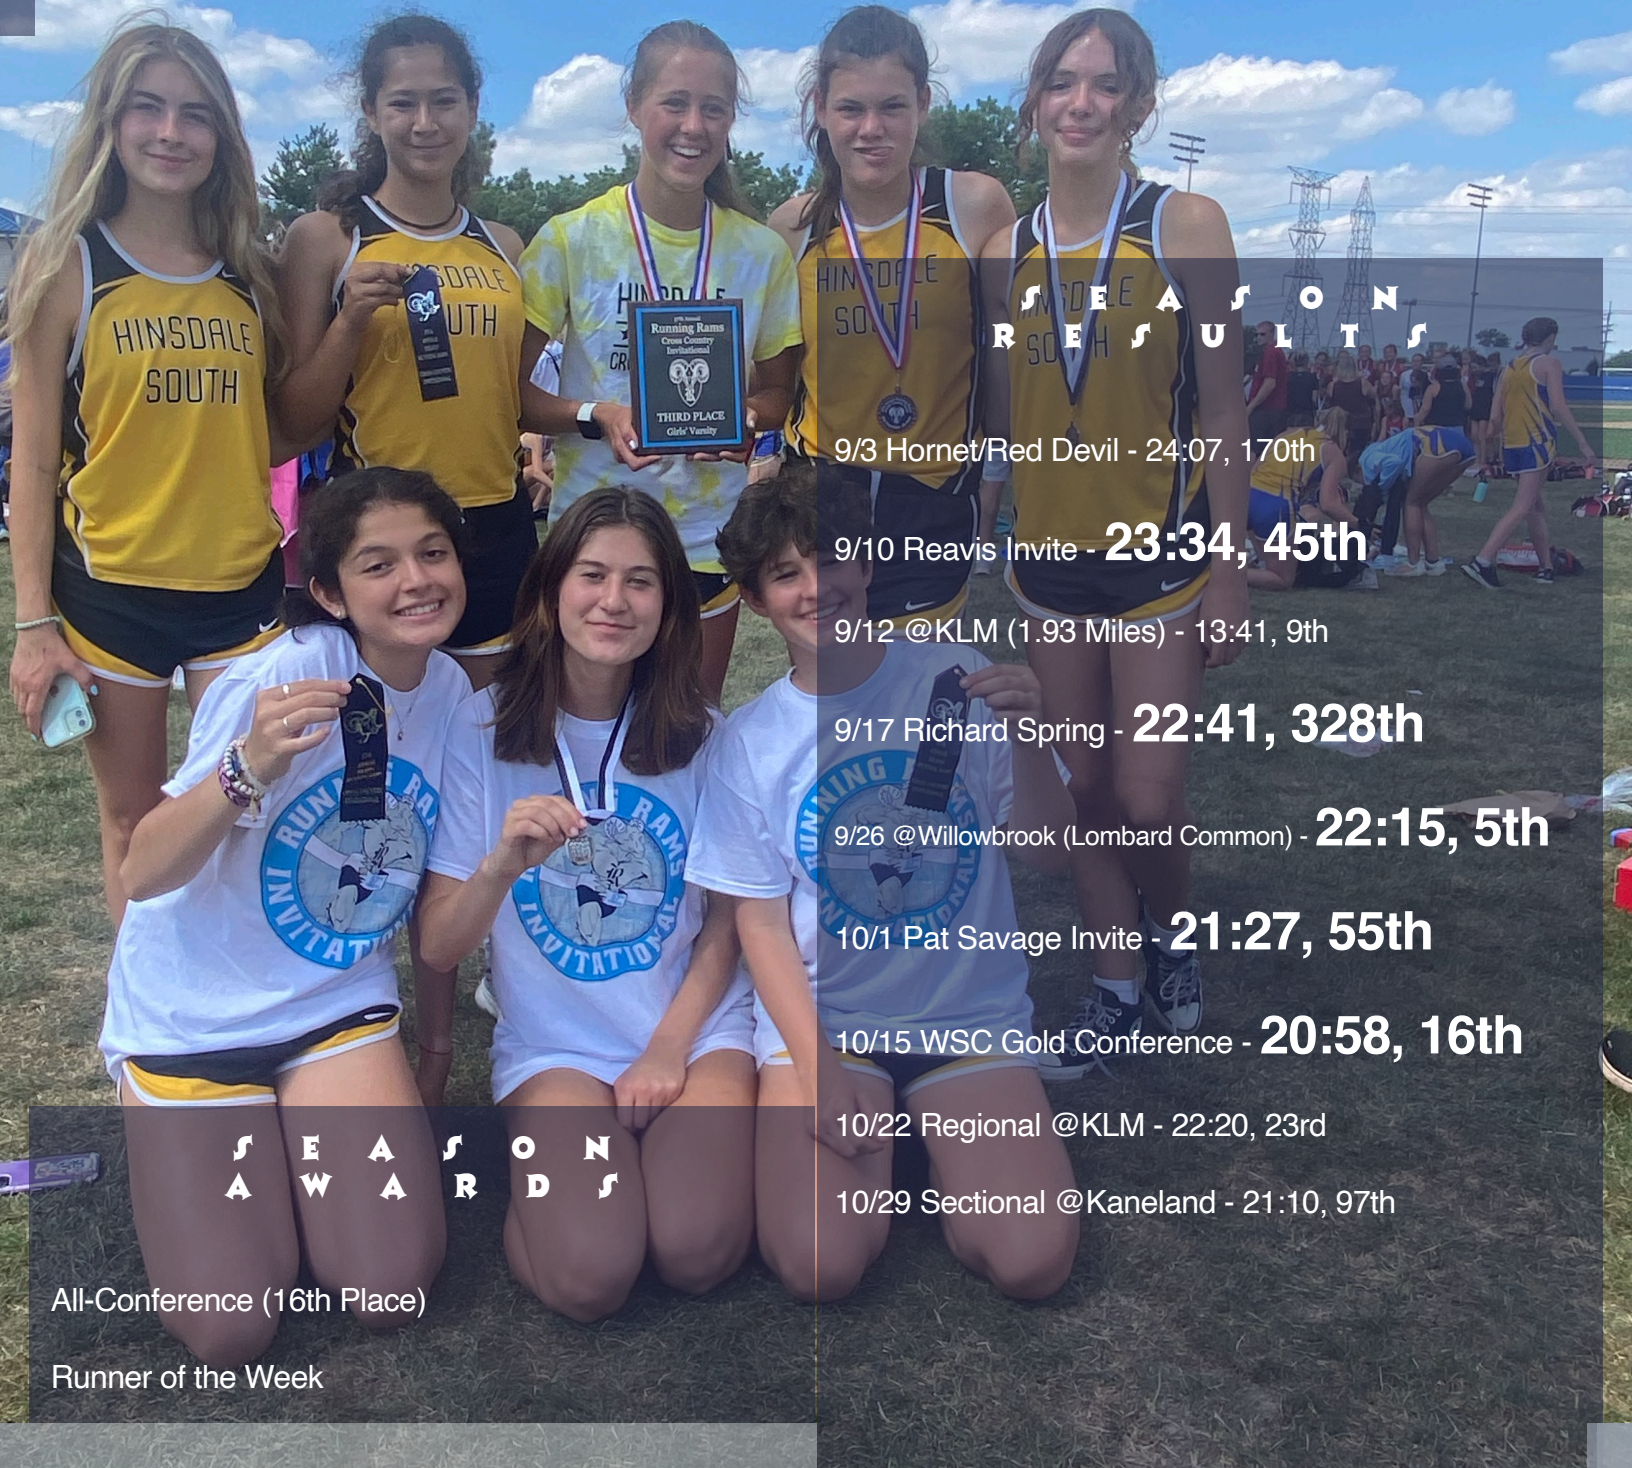

S E N I O R

SEASONS RESULTS

9/3 Hornet/Red Devil - 24:07, 170th

9/10 Reavis Invite - **23:34, 45th**

9/12 @KLM (1.93 Miles) - 13:41, 9th

9/17 Richard Spring - **22:41, 328th**

9/26 @Willowbrook (Lombard Common) - **22:15, 5th**