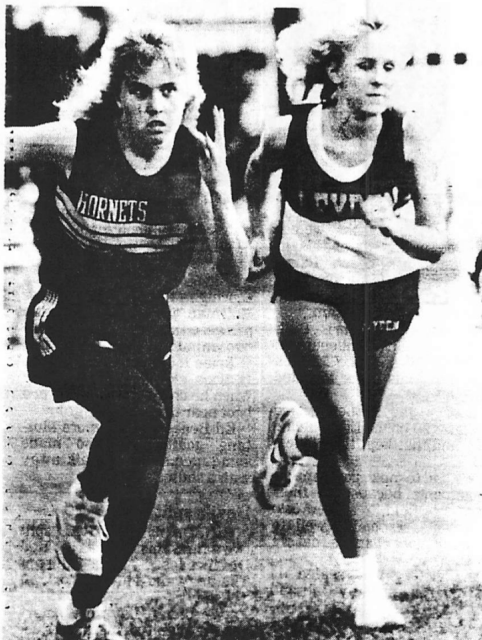

# ATHLETIC STATISTICS

634 BEVERLY AVENUE - MACOMB, ILLINOIS 61455

Meet Hinsdale South vs Leyden Place Katherine Legge Date 10/13/88

Division \_\_\_\_\_ Weather Partly Cloudy

Won By: \_\_\_\_\_ 2nd \_\_\_\_\_ 3rd \_\_\_\_\_

LIFE photo by Dennis Sieron

**DANA KRETERFIELD** (left) of Hinsdale South finds herself in a footrace with a Leyden runner at the start of Monday's dual meet. The Hornets won the meet 15-50. Hinsdale South will compete at the Rich Central Invitational today.