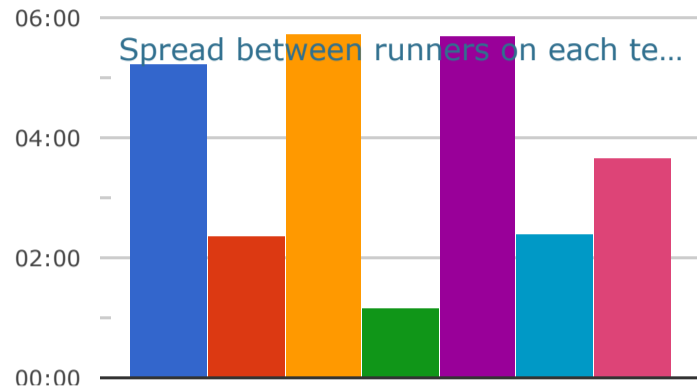

Bremen Invitational HS

OFFICIAL 📅 Fri, Oct 11, 2019 📍 Midlothian Meadows

← Womens 3 Miles Varsity

All Grades ▾ All Teams ▾ All Divisions ▾ ☰ Other Filters ▾ ✎ Highlighter

Team Spread ▾

First Athlete ▾

Last Athlete ▾

Official Team Scores

1. Burbank (Reavis)	37
2. Joliet (Central)	47
3. Hinsdale South	72
4. Chicago (Agricultural Science)	117
5. Midlothian (Bremen)	126
6. Chicago (De La Salle)	141
7. Richton Park (Rich South)	167

1. Fr Abby Petersen	20:21.2	Darien (Hinsdale South)
2. Jr D'Ziya Bright	20:41.9	Harvey (Thornton)
3. So Michele Gal	20:52.7	Burbank (Reavis)
4. Sr Johnna Baniewicz	21:05.1	Burbank (Reavis)
5. Jr Caitlin Bitunjac	21:15.0	Chicago (Agricultural Science)
6. Sr Kate McGovern	21:29.2	Palos Heights (Shepard)
7. Fr Elena Garcia	21:46.3	Darien (Hinsdale South)
8. So Estefania Lopez	21:47.1	Palos Heights (Shepard)
9. Jr Emilie Whitlock	21:54.8	Joliet (Central)
10. So Ashley Rueda	22:02.6	Burbank (Reavis)
11. So Yanirah Ortiz	22:22.1	Joliet (Central)
12. So Scarlett Chavez	22:25.3	Joliet (Central)
13. Sr Nadia Roberts	22:28.9	Burbank (Reavis)
14. Sr Adilene Reynoso	22:30.9	Joliet (Central)
15. Sr Marjorie Campbell	22:50.1	Harvey (Thornton)
16. Fr Ava Berg	23:01.5	Darien (Hinsdale South)
17. Sr Alisia Medina	23:04.8	Joliet (Central)
18. So Precious Enow	23:05.8	Richton Park (Rich South) ** DON'T USE **
19. Jr Valencia Sephus	23:07.2	Harvey (Thornton)
20. Jr Nadia Alpuche	23:14.7	Burbank (Reavis)
21. Sr Kathleen Chavez	23:30.5	Midlothian (Bremen)
22. Sr Juliana Zuniga	23:35.2	Chicago (De La Salle)
23. Sr Mariana Gramajo	23:36.0	Chicago (De La Salle)
24. So Coral Palillero-Cortes	23:40.5	Joliet (Central)
25. So Natalie Montenez	23:46.6	Chicago (Agricultural Science)
26. Fr Devon Cleary	23:49.8	Chicago (Agricultural Science)
27. Jr Anna Tumiel	23:52.8	Burbank (Reavis)
28. So Dioselina Tenorio	24:07.9	Joliet (Central)
29. Sr Victoria Hernandez	24:21.8	Midlothian (Bremen)
30. So Anahy Aguilera	24:26.3	Joliet (Central)
31. Jr Samantha Lara	24:39.1	Joliet (Central)
32. Fr Quetzalli Garcia	24:56.3	Joliet (Central)
33. Jr Monay Bradford	24:58.2	Harvey (Thornton)
34. Sr Melanie Mascote	25:02.6	Joliet (Central)
35. Jr Berenice Rivas	25:03.3	Joliet (Central)
36. Jr Caroline Munkhdelger	25:09.0	Darien (Hinsdale South)
37. Jr Daisja Jones	25:10.1	Richton Park (Rich South) ** DON'T USE **
38. Jr Evelyn Espinoza	25:11.2	Midlothian (Bremen)
39. Jr Bella Carbajal	25:18.5	Palos Heights (Shepard)
40. Jr Wendy Lozano	25:27.0	Midlothian (Bremen)
41. Sr Sierra Carder	25:36.1	Darien (Hinsdale South)