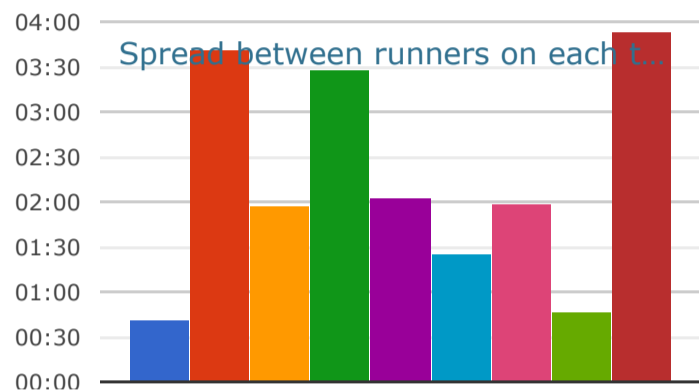

IHSA Class 2A XC Regional #4A - Wheaton (St. Francis) HS

OFFICIAL 📅 Sat, Oct 24, 2020 📍 Cantigny Park

IHSA Sectional Qualifiers

IHSA Class 2A XC Sectional #4 - Chicago (Latin)
Boys | Girls

← Womens 3 Miles Varsity

All Grades ▾ All Teams ▾ All Divisions ▾ ☰ Other Filters ▾ ✎ Highlighter

Team Spread ▾

First Athlete 1 ▾ Last Athlete 5 ▾

Official Team Scores

1. Lisle (Benet Academy)	19
2. LaGrange Park (Nazareth Academy)	90
3. Darien (Hinsdale South)	108
4. Wheaton (St. Francis)	111
5. Oak Park (Fenwick)	120
6. River Forest (Trinity)	131
7. Glen Ellyn (Glenbard South)	157
8. Riverside (R.-Brookfield)	177
9. Burbank (St. Laurence)	268

1.	10	Louisa Diamond	19:04.1	Lisle (Benet Academy)	Q
2.	12	Elisabeth Camic	19:09.9	Lisle (Benet Academy)	Q
3.	10	Bella Daley	19:16.6	Oak Park (Fenwick)	Q
4.	12	Kelly Andrews	19:34.3	Lisle (Benet Academy)	Q
5.	12	Joy Jackson	19:35.3	Lisle (Benet Academy)	Q
6.	10	Colette Kinsella	19:40.9	LaGrange Park (Nazareth Academy)	Q
7.	12	Meaghan Andrews	19:45.2	Lisle (Benet Academy)	Q
8.	10	Bryce Pacourek	19:46.1	Riverside (R.-Brookfield)	Q
9.	11	Amelia Parisi	19:55.1	Lisle (Benet Academy)	Q
10.	12	Katie Cahill	20:13.2	Oak Park (Fenwick)	Q
11.	10	Abby Petersen	20:20.0	Darien (Hinsdale South)	Q
12.	12	Emily Spellman	20:36.0	Lisle (Benet Academy)	Q
13.	10	Leann Ringsrud	20:39.0	Wheaton (St. Francis)	Q
14.	9	Ava Swiatek	20:49.5	Wheaton (St. Francis)	Q
15.	9	Jane McNamara	20:51.2	LaGrange Park (Nazareth Academy)	Q
16.	12	Elnora Stewart	21:00.6	Glen Ellyn (Glenbard South)	Q
17.	9	Yuliya Drabchuk	21:00.9	Darien (Hinsdale South)	Q
18.	9	Samantha Rozmus	21:01.4	LaGrange Park (Nazareth Academy)	Q
19.	9	Charlotte Old	21:03.1	Darien (Hinsdale South)	Q
20.	12	Kate Foley	21:07.9	River Forest (Trinity)	Q
21.	10	Elena Garcia	21:14.2	Darien (Hinsdale South)	Q
22.	9	Hannah McCarthy	21:21.3	LaGrange Park (Nazareth Academy)	Q
23.	12	Gabby Hernandez	21:23.0	Wheaton (St. Francis)	Q
24.	12	Sylvia Ritzler	21:27.0	River Forest (Trinity)	Q
25.	10	Laura Murphy	21:27.4	River Forest (Trinity)	Q
26.	10	Alyssa Falco	21:29.4	Wheaton (St. Francis)	Q
27.	12	Maddie Rogowski	21:30.3	Oak Park (Fenwick)	Q
28.	12	Annabel Halloran	21:32.4	River Forest (Trinity)	Q
29.	9	Evelyn Siffermann	21:38.7	LaGrange Park (Nazareth Academy)	Q
30.	9	Marykate Pinkelman	21:43.1	Glen Ellyn (Glenbard South)	Q
31.	11	Carmen Guerrero	21:48.7	Riverside (R.-Brookfield)	Q
32.	11	Kylie DeNardo	21:49.4	Glen Ellyn (Glenbard South)	Q
33.	12	Alex Gonzalez	21:50.8	Glen Ellyn (Glenbard South)	Q