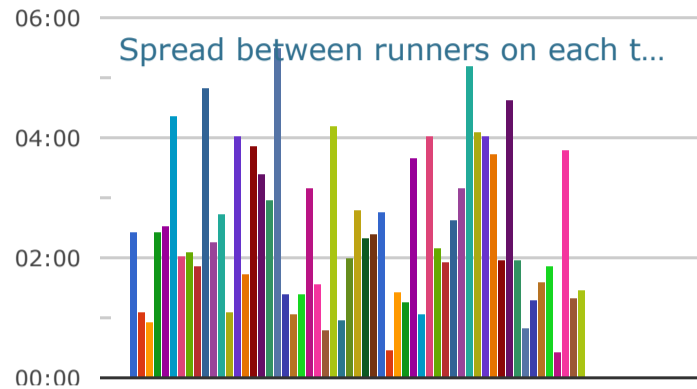

Richard Spring Invitational HS

OFFICIAL 📅 Sat, Sep 17, 2022 📍 Detweiller Park

← Womens 3 Miles Varsity

All Grades ▾ All Teams ▾ All Divisions ▾ ☰ Other Filters ▾ ✎ Highlighter

Team Spread ▾ ↗

First Athlete ▾ Last Athlete ▾

Official Team Scores —

1. Mt. Prospect (Prospect)	53
2. Elmhurst (York)	54
3. Downers Grove (North)	202
4. Arlington Heights (Hersey)	262
5. Oswego (East)	298
6. Oak Park (O.P.-River Forest)	308
7. Palatine (H.S.)	322
8. Glen Ellyn (Glenbard West)	341
9. Grayslake (Central)	342
10. Wilmette (Loyola Academy)	342
11. Chatham (Glenwood)	393
12. St. Charles (East)	400
13. Chicago (St. Ignatius College Prep)	428
14. Oswego	449
15. Orland Park (Sandburg)	472
16. Aurora (Rosary)	476
17. Frankfort (Lincoln-Way East)	495
18. Naperville (Neuqua Valley)	523
19. Chicago (Lane)	583
20. Hinsdale (Central)	584
21. New Lenox (Lincoln-Way Central)	598
22. St. Charles (North)	599
23. Chicago (DePaul College Prep)	698
24. Geneva	761
25. New Lenox (Lincoln-Way West)	770
26. Downers Grove (South)	772
27. Chicago (Payton)	795
28. Roselle (Lake Park)	796
29. Aurora (Waubonsie Valley)	882
30. Quincy (Sr.)	891
31. Lombard (Glenbard East)	902
32. Chicago (Mother McAuley)	927
33. Mahomet (M.-Seymour)	943
34. Monticello	950
35. O'Fallon (H.S.)	969
36. Palos Hills (Stagg)	1005
37. Aurora (West Aurora)	1028