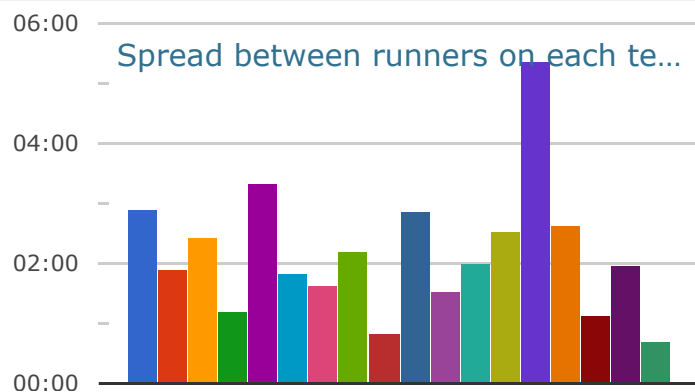

2022 IHSA Class 2A XC Sectional - Maple Park (Kaneland) #4

HS

OFFICIAL Oct 29, 2022 📍 Kaneland High School

[Show More Details...](#)

← Womens 3 Miles Varsity

All Grades ▾ All Teams ▾ All Divisions ▾ ☰ Other Filters ▾ ✎ Highlighter

Team Spread ▾

[Hide](#)

First Athlete	1

Last Athlete	5

Official Team Scores

1. Crystal Lake (South)	93
2. Crystal Lake (Central)	93
3. Dixon (H.S.)	105
4. Crystal Lake (Prairie Ridge)	123
5. Cary (C.-Grove)	128
6. Wheaton (St. Francis)	165
7. LaGrange Park (Nazareth Academy)	177
8. Riverside (R.-Brookfield)	228
9. River Forest (Trinity)	250
10. Maple Park (Kaneland)	297
11. Burlington (Central)	318
12. Belvidere (North)	319